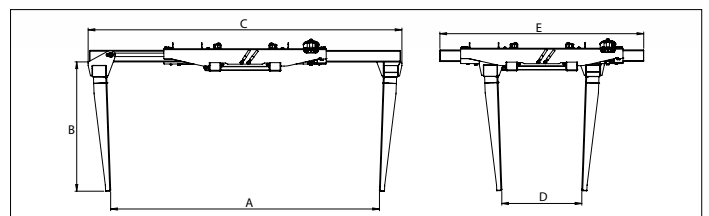

SQUARE BALE CLAMP

<http://tiny.cc/squarebales>

FEATURES & BENEFITS

- Suitable for bales from 75 cm (29.5 in) to 230 cm (90.5 in)
- 2 cylinders
- No sharp edges

This clamp was designed to transport and stack round and square bales. Made from heavy duty galvanized steel, this clamp quickly and easily handles all types of bales, including silage, hay, and straw. The large clamp arms makes pick-up and storage of all bale sizes quick and easy.

Dimensions					
	A	B	C	D	E
mm	2318	1115	2706	690	1758
in	91.2	43.9	106.5	27.2	69.2

Model	Min bale length	Max bale length	Weight	Code	Price
Square Bale Clamp	75 cm (29.5 in)	230 cm (90.5 in)	270 kg (595 lbs)	C890415	