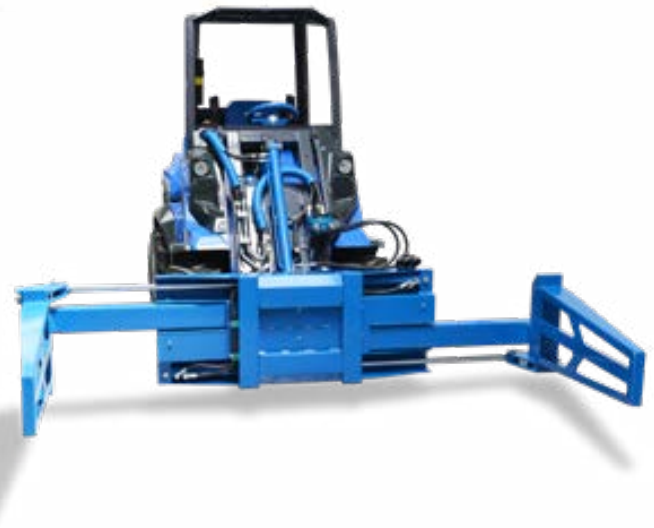

SQUARE BALE CLAMP

<http://tiny.cc/squarebales>

FEATURES & BENEFITS

- Suitable for bales from 75 cm (29.5 in) to 230 cm (90.5 in)
- 2 cylinders
- No sharp edges

This clamp was designed to transport and stack round and square bales. Made from heavy duty galvanized steel, this clamp quickly and easily handles all types of bales, including silage, hay, and straw. The large clamp arms makes pick-up and storage of all bale sizes quick and easy.

Dimensions					
	A	B	C	D	E
mm	2318	1115	2706	690	1758
in	91.2	43.9	106.5	27.2	69.2

Model	Min bale length	Max bale length	Weight	Code	Price
Square Bale Clamp	75 cm (29.5 in)	230 cm (90.5 in)	270 kg (595 lbs)	C890415	